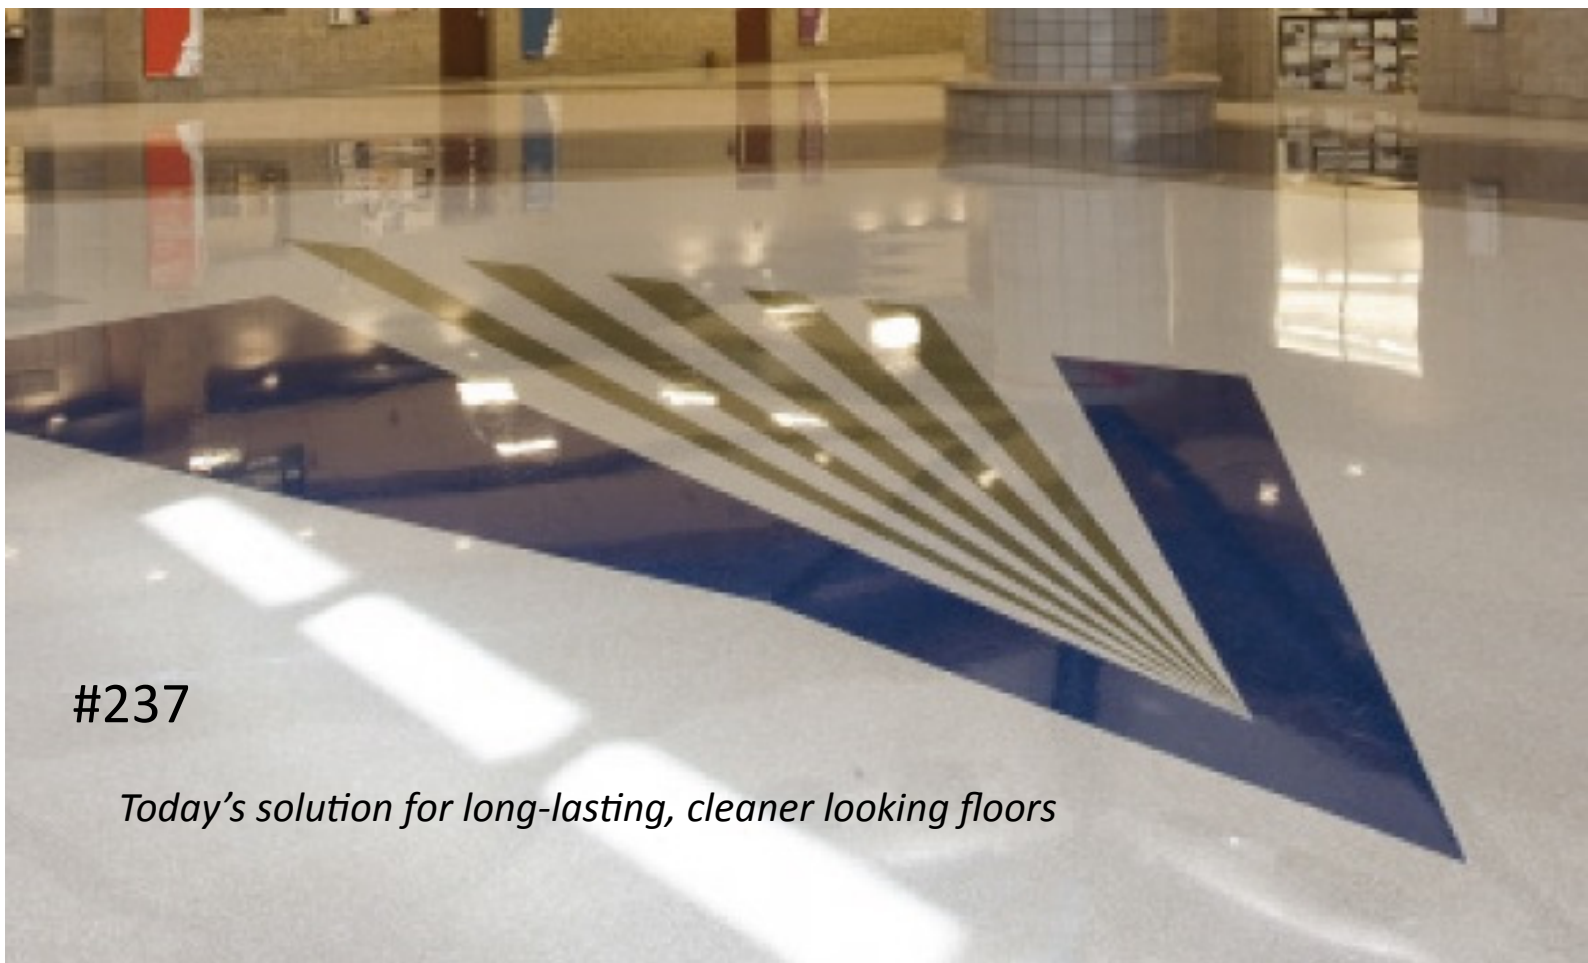

1325 Gateway Drive
Elgin Illinois 60123

In State:
847-622-0001

Out of State:
800-422-3033

Fax:
847-622-9199

- Industrial & Maintenance Supply
- Liquid & Powdered Cleaners
- Aerosol & Bulk Bench Chemicals
- Janitorial & Sanitation Products
- Abrasives & Cutting Tools
- Safety & Personal Health Needs

Could this be the world's best floor wax?

requires 40% fewer coats

#237

Today's solution for long-lasting, cleaner looking floors

Superior Durability = Glossier Floors

Black heel marks can make even the cleanest floors look dirty.

*With 1st Ayd #237 you will see a **noticeable difference** in black heel marks and overall*